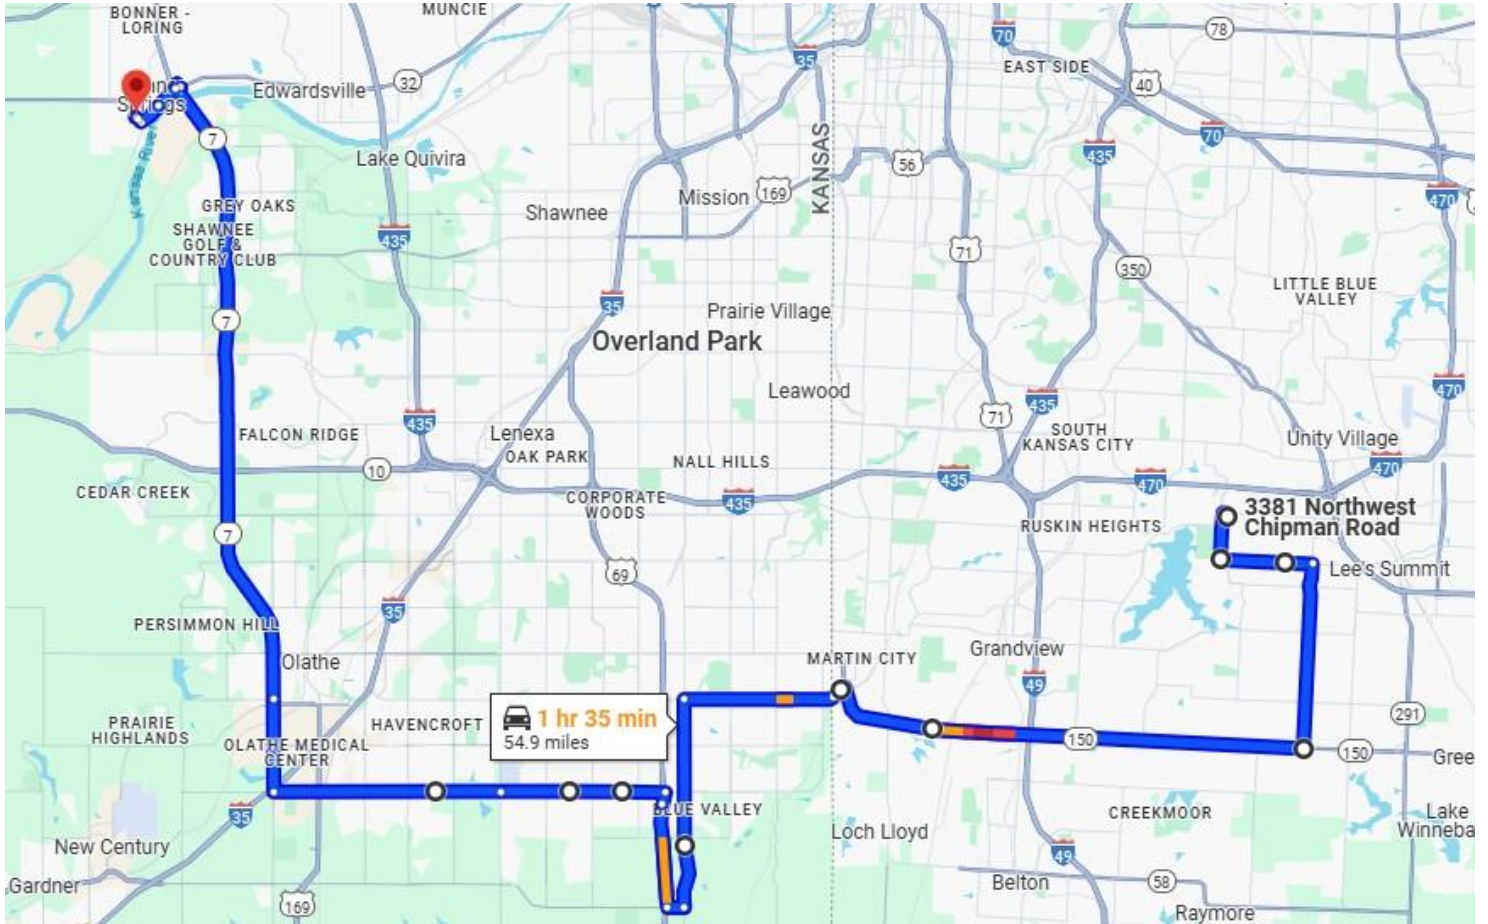

# 2026 Guns 'N Hoses Ride Route

**Start: The Summit Church**  
**3381 Northwest Chipman Road**  
**Lee's Summit, Missouri 64081**

1. Left (WB) on Northwest Chipman Road
2. Left (SB) on View High Drive
3. Left (EB) on 3rd Street
4. Right (SB) on Southwest Pryor Road
5. Right (WB) on MO-150/East 147th Street

6. Left (WB) on Wyandotte Street  
(Changes to West 143rd Street at State Line)
7. Left (SB) on Metcalf Avenue
8. Right (WB) on West 179th Street  
(Changes to West 175th Street)
9. Right (NB) on 169 Highway
10. Left (WB) on West 159th Street
11. Right (NB) on South Lone Elm Road  
(Changes to K-7/Parker Street)
12. Take RIGHT EXIT at K-32 or Kaw Drive/  
Front Street

13. Right (WB) on K-32 or Kaw Drive

14. Right (NB) on 2nd Street/South  
Bluegrass Drive

**End: Olde Mill Properties**  
**611 West 2nd Street**  
**Bonner Springs, Kansas 66012**